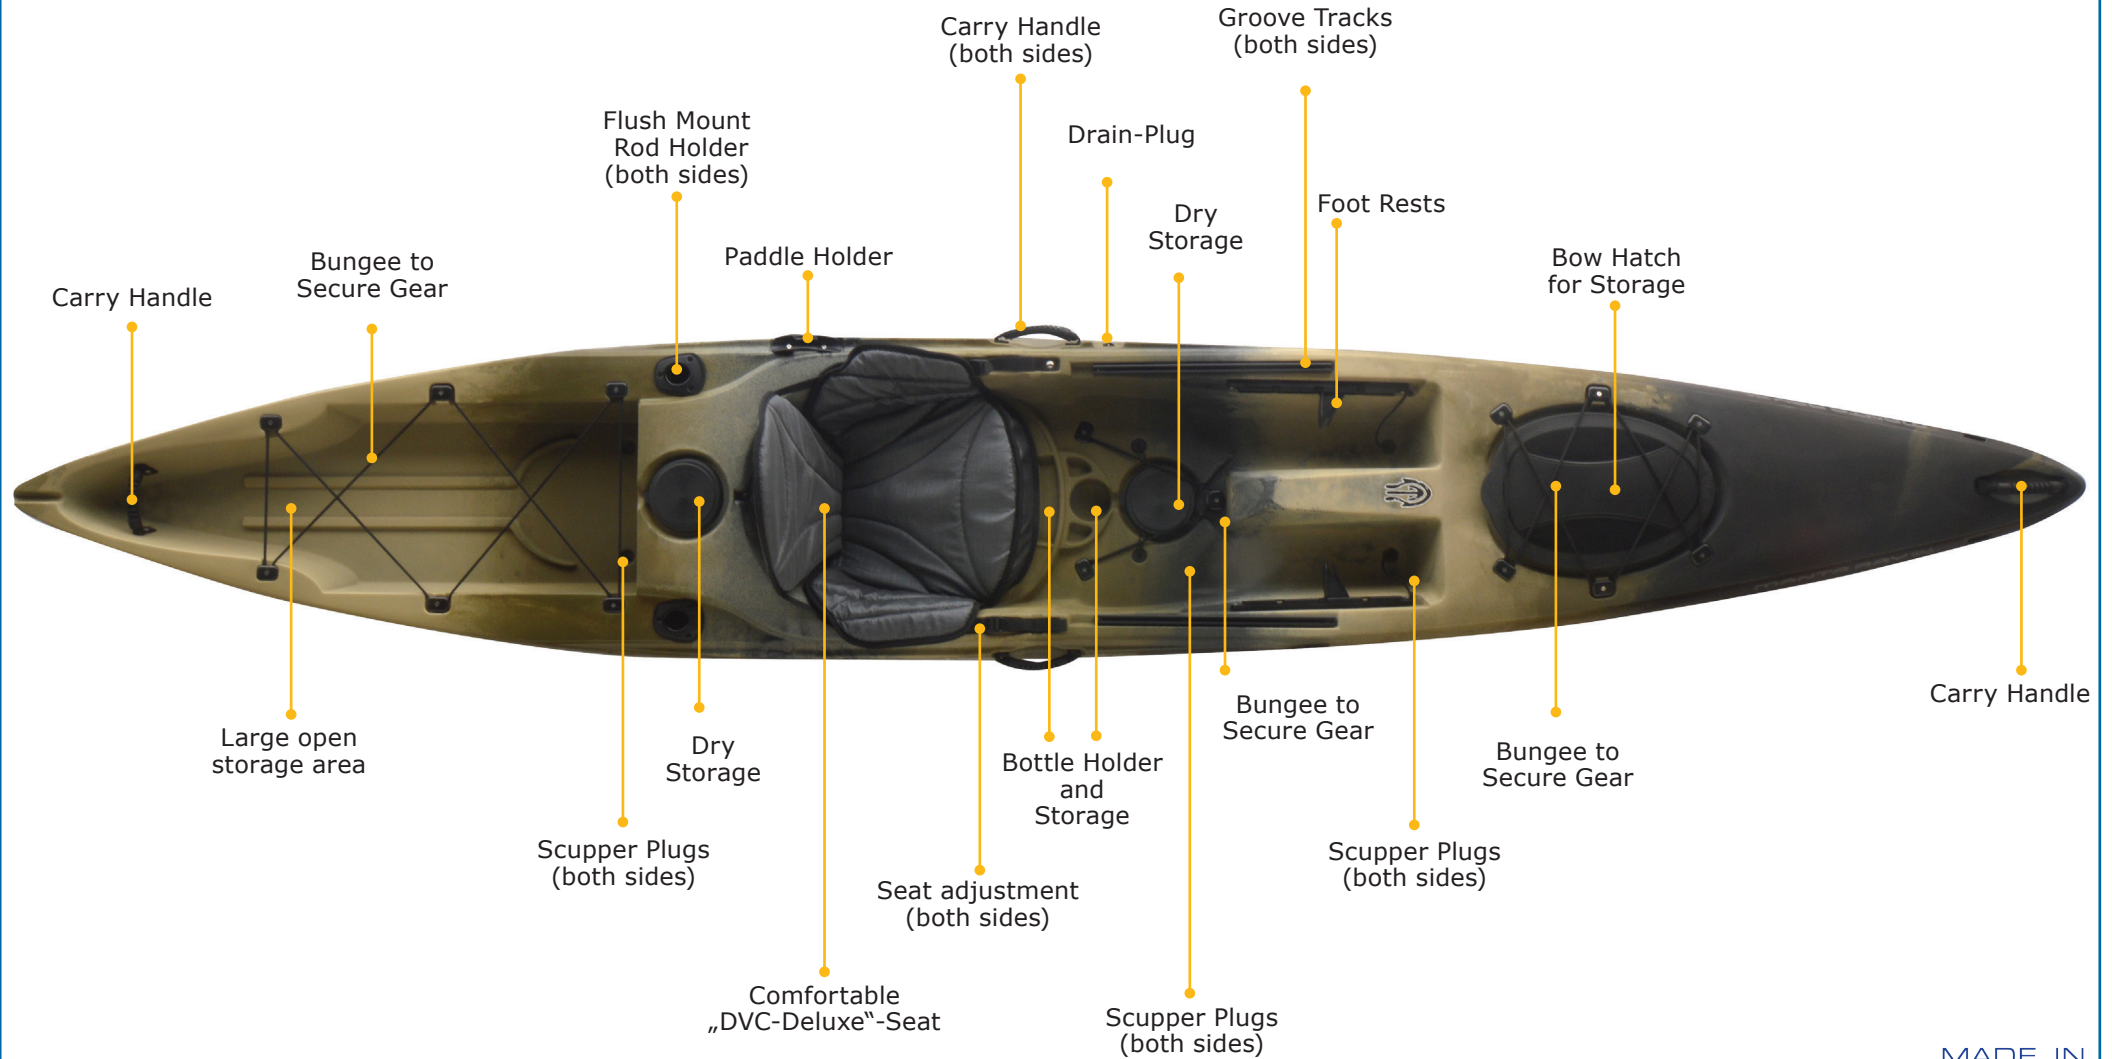

MANTA RAY 14

Copyright: Element 2 GmbH, 2018