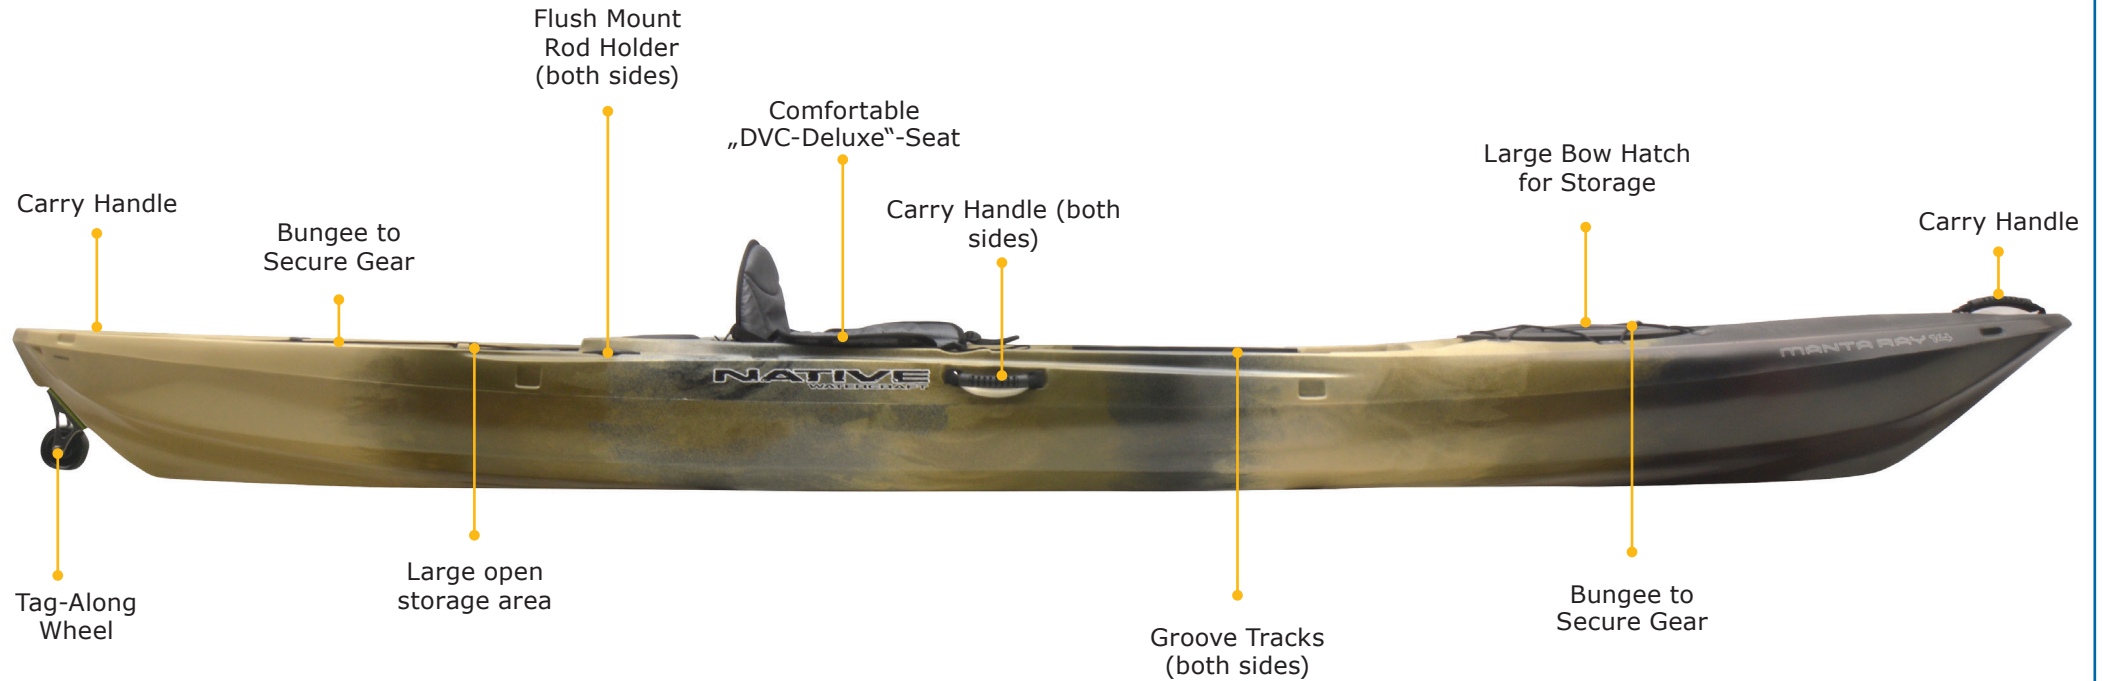

MANTA RAY 14

Specifications

Length	Width	Depth	Weight	Capacity	RRP	RRP With Rudder Kit
445 cm	71 cm	30 cm	31 kg	170 kg	8.700,- Kr.	11.700,- Kr.

Available Colors

Hidden Oak